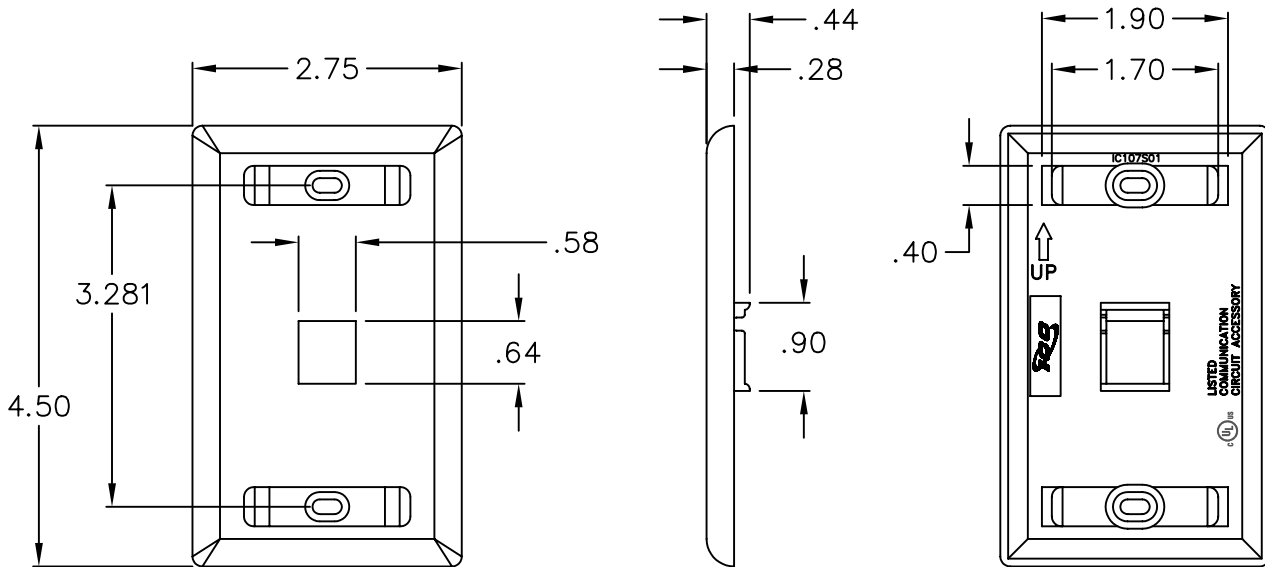

1-Port Single Gang Faceplate With Station ID

PRODUCT SPECIFICATION

Package includes:

- A. 1-Port Single Gang Faceplate With Station ID, 1 pc
- B. ICC Label Cover, 1 pc
- C. Clear Label Cover, 2 pcs
- D. Paper Label, 2 pcs
- E. #6-32 x 3/4" Pan Head Machine Screw, 2 pcs

1-Port Faceplate With Station ID

ICC Label Cover

Clear Label Cover

Features and Benefits:

- Configured to fit standard single gang outlet box
- Designed to support the distribution of voice, data, and other communication needs to the work area for commercial or residential applications
- Rugged and durable construction
- Easy station identification with use of enclosed labels protected by clear plastic covers
- Hidden mounting screws
- Accommodates a wide variety of easy to snap-in modules, providing configuration flexibility
- Accepts all IC107 modules
- Available in ivory and white
- UL listed

FACEPLATE, ID, 1-GANG, 1-PORT

ITEM NO. IC107S01XX

REV. A

DWG NO. PS107S0100

PAGE NO. 1

CUSTOMER CARE / TECHNICAL SUPPORT * CSR@ICC.COM / 888-ASK-4-ICC (275-4422) * 14700 Alondra Blvd., La Mirada, CA 90638 * www.icc.com

NOTE: UNLESS OTHERWISE SPECIFIED

1. MATERIAL: ABS, UL 94V-0
2. FINISH: TEXTURE
3. COLOR: XX: IV-IVORY & WH-WHITE

UL US FILE NO. 125268

FACEPLATE, ID, 1-GANG, 1-PORT		 <i>PremiumProducts</i> <i>ProvenPerformance</i> <i>CompetitivePrices</i>	
ITEM NO.	IC107S01XX		REV. A
DWG NO.	PS107S0100		PAGE NO. 2